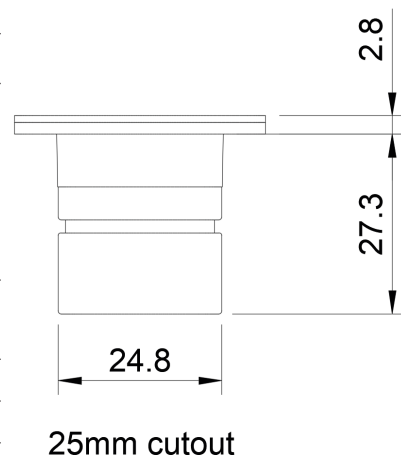

# HALO LIGHT

*Hudson  
lighting*

<b>Power</b>	1W standard (350mA)
<b>Ingress protecton rating</b>	IP68
<b>Cable</b>	0.5mm 2 core - 2m as standard. Other lengths on request
<b>LED Colour</b>	3000K standard 4000K standard 2700K standard 1800K - 6500K on request
<b>Optics</b>	None - 360 degree.
<b>CRI</b>	80+
<b>Material</b>	Black powder coat Nato green powder coat Corten powder coat Bronze powder coat Custom RAL Copper, Brass & 316 stainless
<b>Warranty</b>	10 Years on the fitting residential 5 years commercial
<b>Efficiency</b>	187 lm/W at chip
<b>Input Power</b>	350mA wired in series
<b>Replacement Components</b>	LED Protection circuit board with cable Top Back O-rings