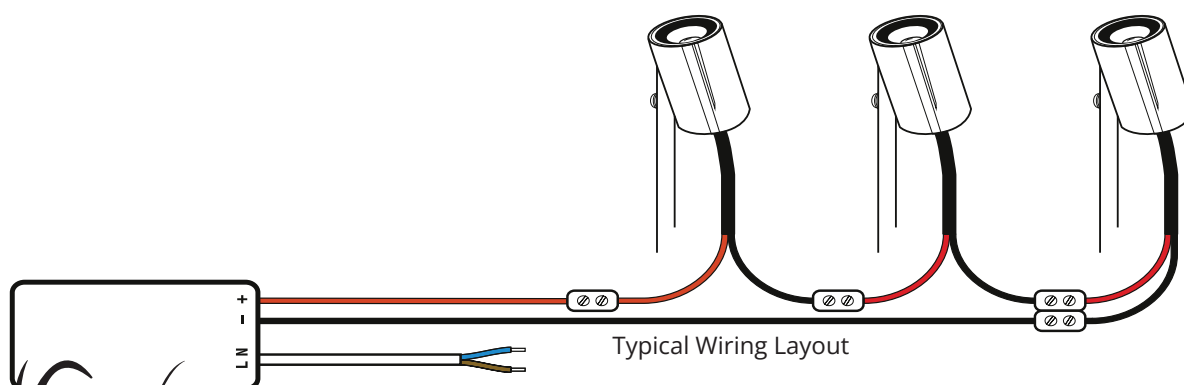

# HALO LIGHT

*Hudson  
lighting*

<b>Power</b>	1W standard (350mA)
<b>Ingress protecton rating</b>	IP68
<b>Cable</b>	0.5mm 2 core - 2m as standard. Other lengths on request
<b>LED Colour</b>	3000K standard 4000K standard 2700K standard 1800K - 6500K on request
<b>Optics</b>	None - 360 degree.
<b>CRI</b>	80+
<b>Material</b>	Black powder coat Nato green powder coat Corten powder coat Bronze powder coat Custom RAL Copper, Brass & 316 stainless
<b>Warranty</b>	10 Years on the fitting residential 5 years commercial
<b>Efficiency</b>	187 lm/W at chip
<b>Input Power</b>	350mA wired in series
<b>Replacement Components</b>	LED Protection circuit board with cable Top Back O-rings